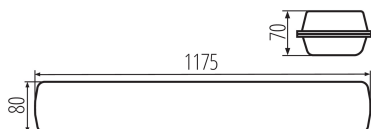

38464 MAH MAX 38W 12 NW RYF

LED dustproof lighting fitting

5905339384645

IP
65

up to

160 $\frac{\text{lm}}{\text{W}}$

GENERAL DATA:

Colour: grey

Place of assembly: ceiling mounted, wall mounted

Place of application: Indoors and outdoors

Minimum distance from the illuminated object: 0,5m

Possibility of fixture-loop-through connection: yes

Compatible with a dimmer: no

Length [mm]: 1175

Width [mm]: 80

Height [mm]: 70

Number of chokes: 2

Mercury content in the lamp [mg]: 0

Integrated LED light source: yes

TECHNICAL DATA:

Rated voltage [V]: 220-240 AC

Rated frequency [Hz]: 50

Power factor: 0.97

Maximum power [W]: 38

Class of protection against electric shock: II

Lampshade material: PC

Diode type: LED SMD

Luminous flux [lm]: 6080

Useful luminous flux of the light source Φ_{use} [lm]: 7150

Useful luminous flux of the light source Φ_{use} [lm]: in sphere (360°)

Colour temperature: white

Correlated colour temperature [K]: 4000

Colour consistency in McAdam ellipses: 6

Colour rendering index: 80

Service life [h]: 50000

Number of on/off cycles: ≥ 25000

Lighting angle [°]: 110

Luminous efficiency of the lamp [lm/W]: 160

Ambient temperature range to which the product can be exposed: -20÷40

Enclosure material: PC

Connection type: Self-clamping block

Range of sections of wires used [mm²]: 1÷2,5

IK class: 08

IP class: 65

Kształt: prostokątny