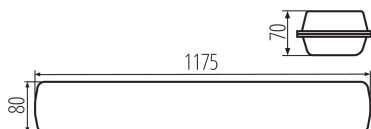

38469 MAH MAX 38W12NW RYF B

LED dustproof lighting fitting

5905339384690

IP
65

up to

160 $\frac{\text{lm}}{\text{W}}$

GENERAL DATA:

Colour: black

Place of assembly: ceiling mounted, wall mounted

Place of application: Indoors and outdoors

Minimum distance from the illuminated object: 0,5m

Possibility of fixture-loop-through connection: yes

Compatible with a dimmer: no

Length [mm]: 1175

Width [mm]: 80

Height [mm]: 70

Number of chokes: 2

Mercury content in the lamp [mg]: 0

Integrated LED light source: yes

TECHNICAL DATA:

Rated voltage [V]: 220-240 AC

Rated frequency [Hz]: 50

Maximum power [W]: 38

Class of protection against electric shock: II

Lampshade material: PC

Diode type: LED SMD

Luminous flux [lm]: 6080

Useful luminous flux of the light source Φ_{use} [lm]: 7150

Useful luminous flux of the light source Φ_{use} [lm]: in sphere (360°)

Colour temperature: white

Correlated colour temperature [K]: 4000

Colour consistency in McAdam ellipses: 6

Colour rendering index: 80

Service life [h]: 50000

Number of on/off cycles: ≥ 25000

Lighting angle [°]: 110

Luminous efficiency of the lamp [lm/W]: 160

Ambient temperature range to which the product can be exposed: -20÷40

Enclosure material: PC

Connection type: Self-clamping block

Range of sections of wires used [mm²]: 1÷2,5

IK class: 08

IP class: 65

Kształt: prostokątny