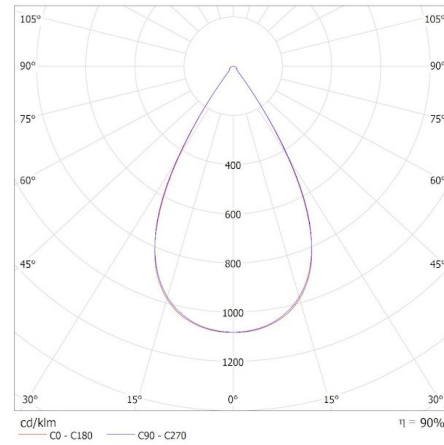

38600 FL STADER 200W 60D NW

LED floodlight

Oprawa: KANLUX S.A. (kat 38600) FL STADER 200W 60D NW
Lampy: 1 x FL STADER 200W