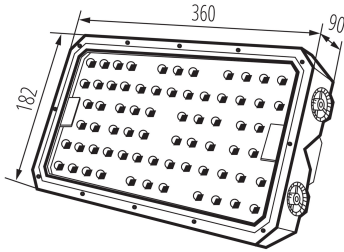

38600 FL STADER 200W 60D NW

LED floodlight