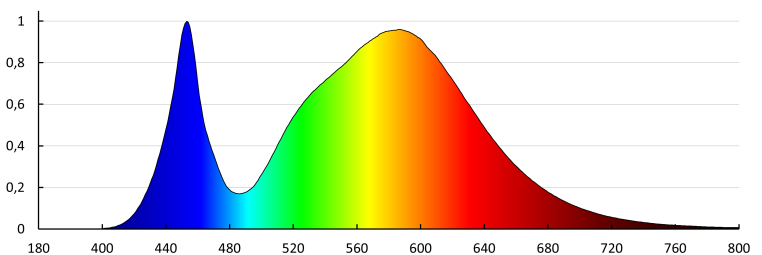

KANLUX S.A. (kat 38600) FL STADER 200W 60D NW / Krzywa rozsyłu światła (biegunowo)

ADDITIONAL INFORMATION:

- 5 years Warranty under the terms of the warranty statement, available on our website