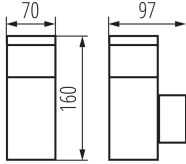

GENERAL DATA:

Colour: black

Place of application: Indoors and outdoors

Minimum distance from the illuminated object: 0,5m

Replaceable light source: yes

Length [mm]: 70

Width [mm]: 97

Height [mm]: 160

Light source included: no

Cap (Light source): G9

Ambient temperature range to which the product can be exposed: -20+35

Connection type: Bolt terminal block

Range of sections of wires used [mm²]: 0,5-1,5

IP class: 44

38760 DASTEN EL16 B

Garden light fitting with replaceable light source

LOGISTIC DATA:

Unit of measurement: unit

Packaging method: 24

Number of units in the secondary packaging: 1

Number of units in the packaging: 24