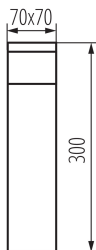

GENERAL DATA:

Colour: black

Place of application: Indoors and outdoors

Minimum distance from the illuminated object: 0,5m

Replaceable light source: yes

Length [mm]: 70

Width [mm]: 70

Height [mm]: 300

Light source included: no

Cap (Light source): G9

Ambient temperature range to which the product can be exposed: -20+35

Connection type: Bolt terminal block

Range of sections of wires used [mm²]: 0,5-1,5

IP class: 44

38762 DASTEN 30 B

Garden light fitting with replaceable light source

LOGISTIC DATA:

Unit of measurement: unit

Packaging method: 16

Number of units in the secondary packaging: 1

Number of units in the packaging: 16