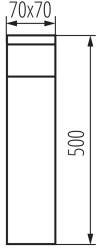

GENERAL DATA:

Colour: black

Place of application: Indoors and outdoors

Minimum distance from the illuminated object: 0,5m

Replaceable light source: yes

Length [mm]: 70

Width [mm]: 70

Height [mm]: 500

Light source included: no

Cap (Light source): G9

Ambient temperature range to which the product can be exposed: -20+35

Connection type: Bolt terminal block

Range of sections of wires used [mm²]: 0,5-1,5

IP class: 44

38764 DASTEN 50 B

Garden light fitting with replaceable light source

LOGISTIC DATA:

Unit of measurement: unit

Packaging method: 16

Number of units in the secondary packaging: 1

Number of units in the packaging: 16