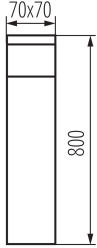

GENERAL DATA:

Colour: black

Place of application: Indoors and outdoors

Minimum distance from the illuminated object: 0,5m

Replaceable light source: yes

Length [mm]: 70

Width [mm]: 70

Height [mm]: 800

Light source included: no

Cap (Light source): G9

Ambient temperature range to which the product can be exposed: -20+35

Connection type: Bolt terminal block

Range of sections of wires used [mm²]: 0,5-1,5

IP class: 44

38766 DASTEN 80 B

Garden light fitting with replaceable light source

LOGISTIC DATA:

Unit of measurement: unit

Packaging method: 16

Number of units in the secondary packaging: 1

Number of units in the packaging: 16

Width of a cardboard box [cm]: 34

Height of a cardboard box [cm]: 34

Length of a cardboard box [cm]: 83

Volume of a cardboard box [m³]: 0.095948