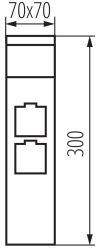

Height [mm]: 300

Number of sockets: 2

TECHNICAL DATA:

Rated voltage [V]: 220-240 AC

Rated frequency [Hz]: 50

Maximum power [W]: max 11

Class of protection against electric shock: I

Lampshade material: PC

Enclosure material: aluminum alloy

Light source: LED

Light source included: no

Cap (Light source): G9

Ambient temperature range to which the product can be exposed: -20+35

Connection type: Bolt terminal block

Range of sections of wires used [mm²]: 0,5-1,5

38769 DASTEN 30 S SO B

Garden light fitting with replaceable light source

Gniazdo zasilające: 2P+E 16A

Earthing type: type F

IP class: 44

LOGISTIC DATA:

Unit of measurement: unit