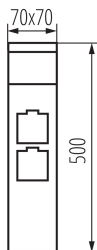

Height [mm]: 500

Number of sockets: 2

TECHNICAL DATA:

Rated voltage [V]: 220-240 AC

Rated frequency [Hz]: 50

Maximum power [W]: max 11

Class of protection against electric shock: I

Lampshade material: PC

Range of sections of wires used [mm²]: 0,5-1,5

38770 DASTEN 50 S SO B

Garden light fitting with replaceable light source

Gniazdo zasilające: 2P+E 16A

Earthing type: type F

IP class: 44

LOGISTIC DATA:

Unit of measurement: unit