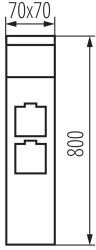

Height [mm]: 800

Number of sockets: 2

TECHNICAL DATA:

Rated voltage [V]: 220-240 AC

Rated frequency [Hz]: 50

Maximum power [W]: max 11

Class of protection against electric shock: I

Lampshade material: PC

Enclosure material: aluminum alloy

Light source: LED

Light source included: no

Cap (Light source): G9

Ambient temperature range to which the product can be exposed: -20+35

Connection type: Bolt terminal block

Range of sections of wires used [mm²]: 0,5-1,5

38771 DASTEN 80 S SO B

Garden light fitting with replaceable light source

Gniazdo zasilające: 2P+E 16A

Earthing type: type F

IP class: 44

LOGISTIC DATA:

Unit of measurement: unit