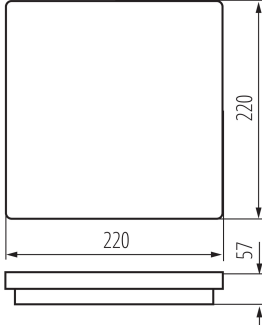

38776 BENO 12-18W CCT-L W

Ceiling-mounted LED light fitting

Correlated colour temperature [K]: 3000/3500/4000

Colour consistency in McAdam ellipses: 6

Colour rendering index: 80

Service life [h]: 50000

Number of on/off cycles: ≥ 30000

Lighting angle [°]: 110

Ambient temperature range to which the product can be exposed: $-15 \div 35$

Connection type: Self-clamping block

Range of sections of wires used [mm²]: $0,75 \div 1,5$

Lamp-heating time [s]: ≤ 1

Lamp-ignition time [s]: $\leq 0,5$

IP class: 65

LOGISTIC DATA:

Unit of measurement: unit

Packaging method: 10

Number of units in the secondary packaging: 1

Number of units in the packaging: 10

Net unit weight [g]: 752

Grammage [g]: 919

Gross unit weight [g]: 862

Length of a unit pack [cm]: 22.5

Width of a unit pack [cm]: 6.5

Height of a unit pack [cm]: 22.5

Weight of a cardboard box [kg]: 9.19

Width of a cardboard box [cm]: 34.5

Height of a cardboard box [cm]: 25.5

Length of a cardboard box [cm]: 46

Volume of a cardboard box [m³]: 0.040469

ADDITIONAL INFORMATION:

- 5 years Warranty under the terms of the warranty statement, available on our website