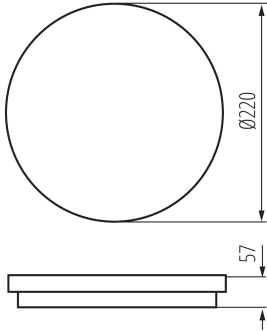

38778 BENO 12-18W CCT-O W

Ceiling-mounted LED light fitting

Colour consistency in McAdam ellipses : 6

Colour rendering index: 80

Service life [h]: 50000

Number of on/off cycles: ≥ 30000

Lighting angle [°]: 110

Ambient temperature range to which the product can be exposed: $-15 \div 35$

Connection type: Self-clamping block

Range of sections of wires used [mm²]: $0,75 \div 1,5$

Lamp-heating time [s]: ≤ 1

Lamp-ignition time [s]: $\leq 0,5$

IP class: 65

LOGISTIC DATA:

Unit of measurement: unit

Packaging method: 10

Number of units in the secondary packaging : 1

Number of units in the packaging: 10

Net unit weight [g]: 616

Grammage [g]: 783

Gross unit weight [g]: 726

Length of a unit pack [cm]: 22.5

Width of a unit pack [cm]: 6.5

Height of a unit pack [cm]: 22.5

Weight of a cardboard box [kg]: 7.83

Width of a cardboard box [cm]: 34.5

Height of a cardboard box [cm]: 25.5

Length of a cardboard box [cm] : 46

Volume of a cardboard box [m³]: 0.040469

ADDITIONAL INFORMATION:

- 5 years Warranty under the terms of the warranty statement, available on our website