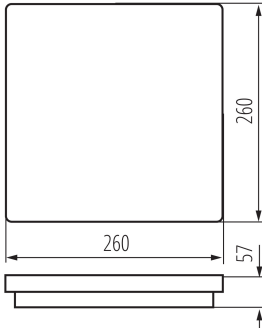

38781 BENO 24-30W CCT-L-SEW

Ceiling-mounted LED light fitting

Colour temperature: Warm white, white

Correlated colour temperature [K]: 3000/3500/4000

Colour consistency in McAdam ellipses : 6

Colour rendering index: 80

Service life [h]: 50000

Number of on/off cycles: ≥ 30000

Lighting angle [°]: 110

Ambient temperature range to which the product can be exposed: -15÷35

Sensor type: microwave

Connection type: Self-clamping block

Range of sections of wires used [mm²]: 0,75÷1,5

Sensor-operation time [second-minute]: 5-5

Lamp-heating time [s]: ≤ 1

Lamp-ignition time [s]: $\leq 0,5$

Sensor-operation frequency [MHz]: 5800

Illumination-level setpoint by which the sensor detects movement [lx]: 2/10/50/off

IP class: 65

LOGISTIC DATA:

Unit of measurement: unit

Packaging method: 10

Number of units in the secondary packaging : 1

Number of units in the packaging: 10

Net unit weight [g]: 968

Grammage [g]: 1172

Gross unit weight [g]: 1108

Length of a unit pack [cm]: 26.5

Width of a unit pack [cm]: 6.5

Height of a unit pack [cm]: 26.5

Weight of a cardboard box [kg]: 11.72

Width of a cardboard box [cm]: 33.5

Height of a cardboard box [cm]: 30

Length of a cardboard box [cm]: 54

Volume of a cardboard box [m³]: 0.05427

ADDITIONAL INFORMATION:

- 5 years Warranty under the terms of the warranty statement, available on our website