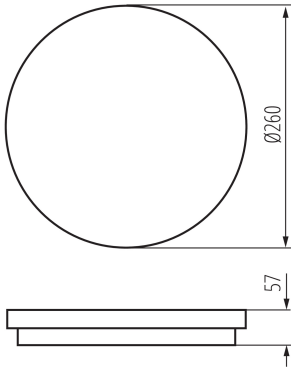

38786 BENO 24-30W CCT-O W

Ceiling-mounted LED light fitting

Colour consistency in McAdam ellipses : 6

Colour rendering index: 80

Service life [h]: 50000

Number of on/off cycles : ≥ 30000

Lighting angle [°]: 110

Ambient temperature range to which the product can be exposed: $-15 \div 35$

Connection type: Self-clamping block

Range of sections of wires used [mm²]: $0,75 \div 1,5$

Lamp-heating time [s]: ≤ 1

Lamp-ignition time [s]: $\leq 0,5$

IP class: 65

LOGISTIC DATA:

Unit of measurement: unit

Packaging method: 10

Number of units in the secondary packaging : 1

Number of units in the packaging: 10

Net unit weight [g]: 760

Grammage [g]: 964

Gross unit weight [g]: 900

Length of a unit pack [cm]: 26.5

Width of a unit pack [cm]: 6.5

Height of a unit pack [cm]: 26.5

Weight of a cardboard box [kg]: 9.64

Width of a cardboard box [cm]: 33.5

Height of a cardboard box [cm]: 30

Length of a cardboard box [cm] : 54

Volume of a cardboard box [m³]: 0.05427

ADDITIONAL INFORMATION:

- 5 years Warranty under the terms of the warranty statement, available on our website