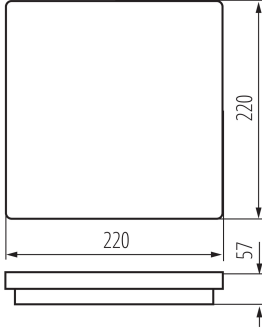

38787 BENO 12-18W CCT-L G

Ceiling-mounted LED light fitting

Correlated colour temperature [K]: 3000/3500/4000

Colour consistency in McAdam ellipses: 6

Colour rendering index: 80

Service life [h]: 50000

Number of on/off cycles: ≥ 30000

Lighting angle [°]: 110

Ambient temperature range to which the product can be exposed: $-15 \div 35$

Connection type: Self-clamping block

Range of sections of wires used [mm²]: $0,75 \div 1,5$

Lamp-heating time [s]: ≤ 1

Lamp-ignition time [s]: $\leq 0,5$

IP class: 65

LOGISTIC DATA:

Unit of measurement: unit

Packaging method: 10

Number of units in the secondary packaging: 1

Number of units in the packaging: 10

Net unit weight [g]: 752

Grammage [g]: 919

Gross unit weight [g]: 862

Length of a unit pack [cm]: 22.5

Width of a unit pack [cm]: 6.5

Height of a unit pack [cm]: 22.5

Weight of a cardboard box [kg]: 9.19

Width of a cardboard box [cm]: 34.5

Height of a cardboard box [cm]: 25.5

Length of a cardboard box [cm]: 46

Volume of a cardboard box [m³]: 0.040469

ADDITIONAL INFORMATION:

- 5 years Warranty under the terms of the warranty statement, available on our website