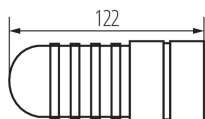

04862 GRIP GP/S

Splitters, sockets, plugs

5905339048622

GENERAL DATA:

Colour: black

Length [mm]: 50

Number of sockets: 1

TECHNICAL DATA:

Rated voltage [V]: 250 AC

Rated current [A]: 16

Rated frequency [Hz]: 50

Class of protection against electric shock: I

Material: plastic

Earthing type: type F

IP class: 44

LOGISTIC DATA:

Packaging method: 100

Number of units in the packaging: 100

Net unit weight [g]: 130

Grammage [g]: 136.5

Length of a unit pack [cm]: 13

Width of a unit pack [cm]: 5.5

Height of a unit pack [cm]: 11

Weight of a cardboard box [kg]: 13.65

Width of a cardboard box [cm]: 27

Height of a cardboard box [cm]: 28

Length of a cardboard box [cm]: 47

Volume of a cardboard box [m³]: 0.035532

ADDITIONAL INFORMATION:

- STAN GP has I Class protection against electric shock
- GRIP GP/S equipped with Schuko earthing
- Plug-in socket GRIP GP/S is not available to the customers of Kanlux Czech Republic and Kanlux Slovakia