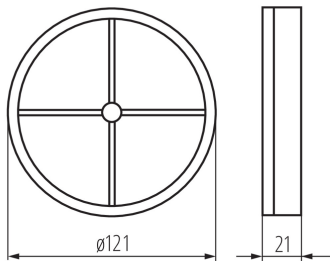

Ducted fan

8594056490356

Automatic dampers from Kanlux WIR ZL series are available in two sizes: 100 and 120mm. They are made of plastic, in white colour.

GENERAL DATA:

Colour: white

Place of application: Indoors

Width [mm]: 21

Diameter [mm]: 120

TECHNICAL DATA:

Bearing type: Not applicable

LOGISTIC DATA:

Packaging method: 200

Number of units in the packaging: 200

Grammage [g]: 38.76

Length of a unit pack [cm]: 12

Width of a unit pack [cm]: 12

Height of a unit pack [cm]: 2

Weight of a cardboard box [kg]: 7.752