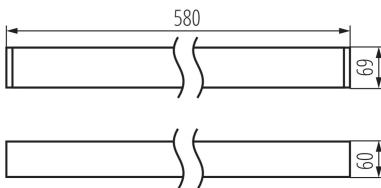

Linear LED luminaire

5905339339218

GENERAL DATA:

Colour: black

Place of assembly: ceiling mounted

Place of application: Indoors

Minimum distance from the illuminated object: 0,5m

Compatible with a dimmer: no

Fixture lighting direction: down

Length [mm]: 580

Width [mm]: 60

Height [mm]: 69

Integrated LED light source: yes

TECHNICAL DATA:

Rated voltage [V]: 220-240 AC

Rated frequency [Hz]: 50

Maximum power [W]: 19

Class of protection against electric shock: I

Lampshade material: plastic

Diode type: LED SMD

Colour temperature: white

Correlated colour temperature [K]: 4000

Colour consistency in McAdam ellipses: ≤ 6