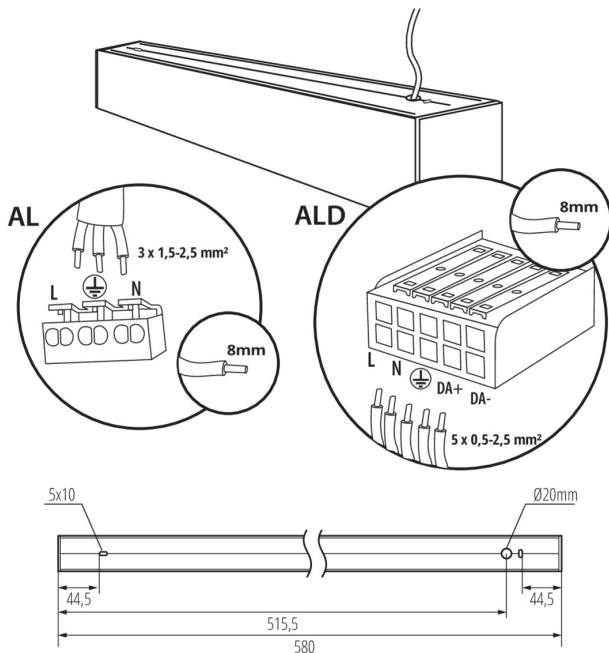

Fixture lighting direction: down

Length [mm]: 580

Width [mm]: 60

Height [mm]: 69

Integrated LED light source: yes

TECHNICAL DATA:

Rated voltage [V]: 220-240 AC

Rated frequency [Hz]: 50

33921 AL-SH-NW-RST-B-NT

Linear LED luminaire

Width of a unit pack [cm]: 11
Height of a unit pack [cm]: 7
Weight of a cardboard box [kg]: 1.352
Width of a cardboard box [cm]: 11
Height of a cardboard box [cm]: 7
Length of a cardboard box [cm]: 75
Volume of a cardboard box [m³]: 0.005775

ADDITIONAL INFORMATION:

- 5 years Warranty under the terms of the warranty statement, available on our website

ACCESSORIES:

32540 ALIN CORD 1F-W Power supply terminal for ALIN luminaires and tracks, 1-phase, white, 150 cm