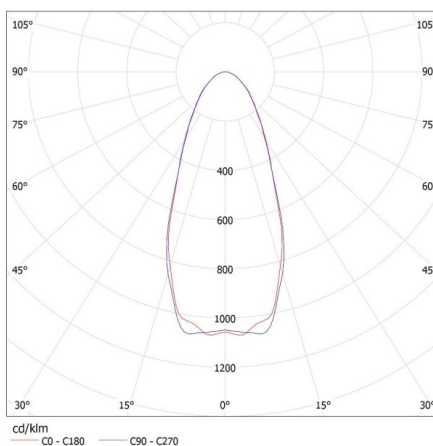

KANLUX S.A. (kat 27156+33194) HB PRO LED HI 150W-NW + LENS 120D / LDC (Polar)

KANLUX S.A. (kat 27156+33191+33197) HB PRO LED HI 150W-NW + LENS 50D + GRID / LDC (Polar)